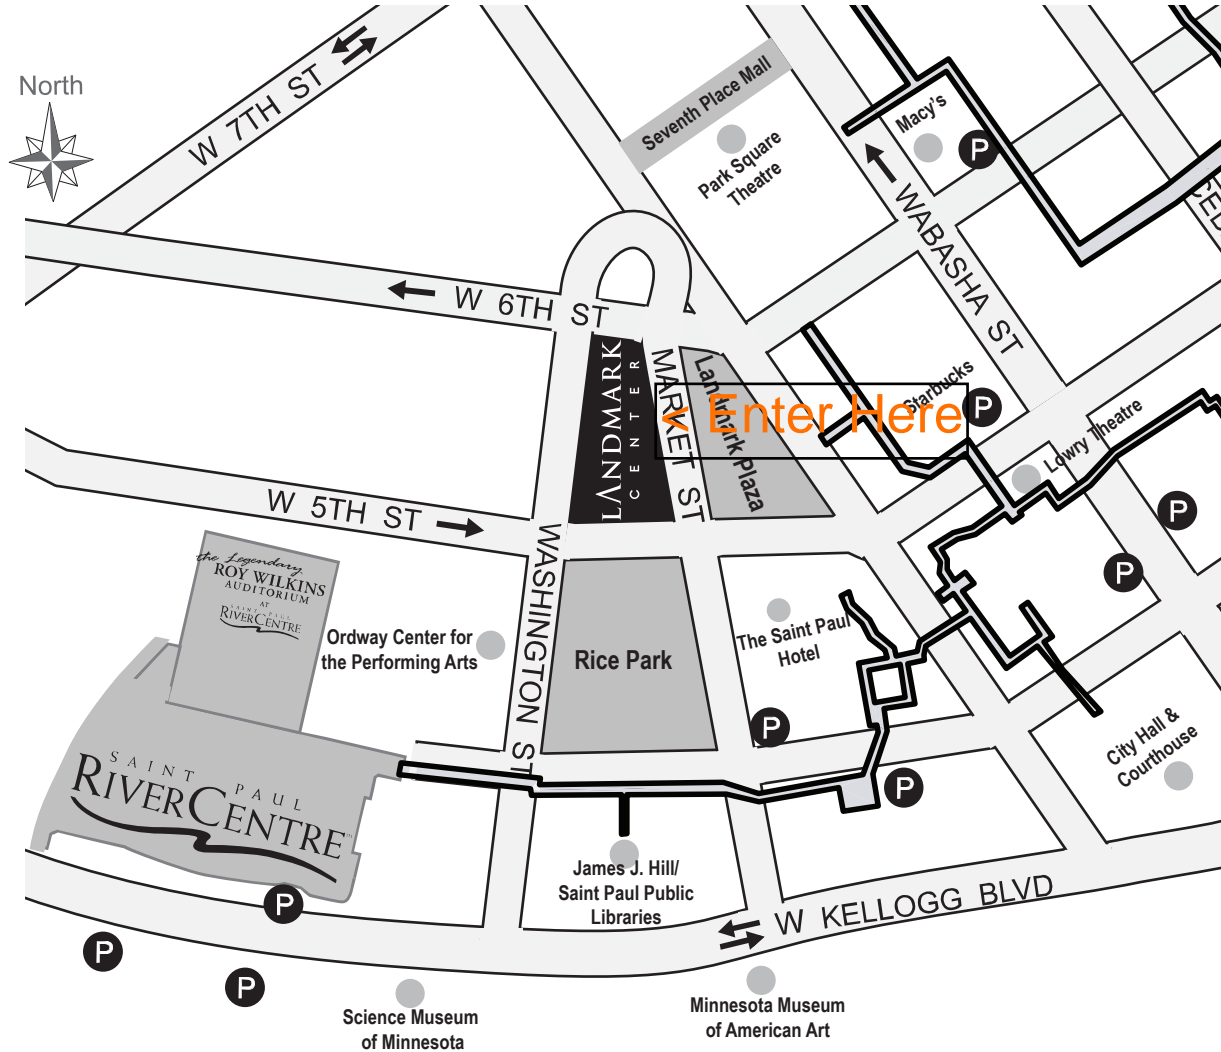

Directions to Landmark Center in Downtown St. Paul

From the NORTH

Exit southbound I-35 E at Wacouta Street. Go four blocks to sixth street. Turn right and go eight blocks to Market Street. Landmark Center is on your left.

From the WEST

Exit eastbound I-94 at Fifth Street, go straight across Seventh Street and continue to follow Fifth one long block to Washington Street. Landmark Center is on your left.

From the EAST

Exit westbound I-94 at Sixth Street, go nine blocks straight ahead to Market Street. Landmark Center is on your left.

From the SOUTH

Exit northbound I-35 E at Kellogg Boulevard. Turn right onto Kellogg. Go four blocks to Market Street. Turn left and go two block on Market to Fifth Street. Landmark Center is on your left.