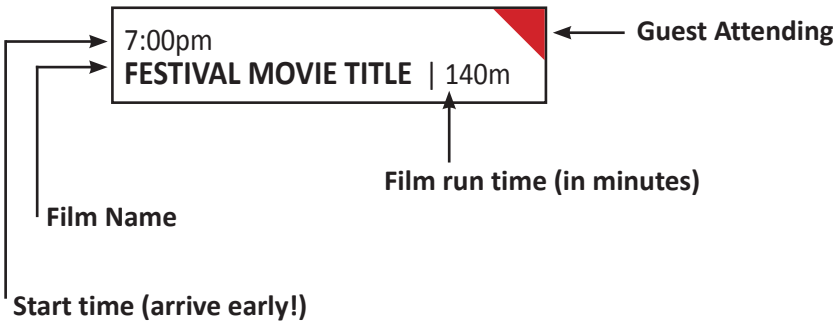

- **Premium Screening**
  Check the film's page for ticket prices.
- **Panel Discussion**
- **Party or Event**
- **Guest in attendance**
  A guest involved with the film will be attending the showing

Times and Dates are subject to change, please see mspiff.org for most current information.