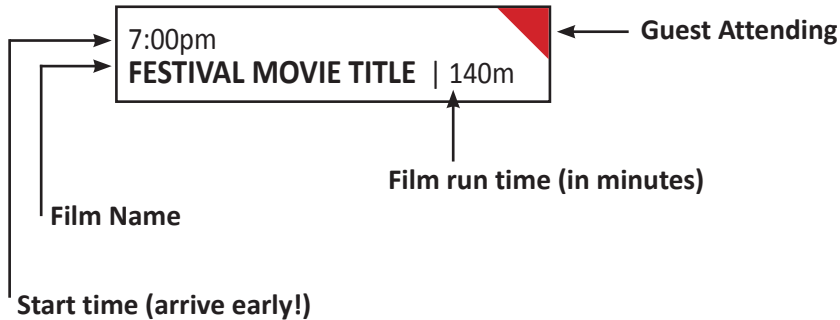

Times and Dates are subject to change, please see mspiff.org for most current information.

Premium Screening
Check the film's page for ticket prices.

Panel Discussion

Party or Event

Guest in attendance
A guest involved with the film will be attending the showing